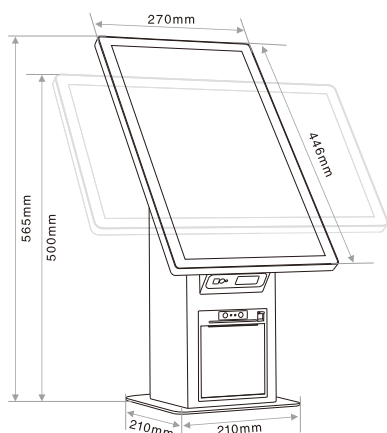

GSAN[®]

Features

- ★ Tablet-like 21.5" capacitive touch screen
- ★ Screen ratio : 16:9
- ★ Fashion, Simple, Beautiful & Generous
- ★ With stable and firm metal stand 1.25m height
- ★ Portrait design

GS-H3

Touch POS System--All In One

GS-H3

Main Specification

CPU	Intel Celeron J6412 Quad-Core, up to 2.60 Ghz
Memory	8G DDR4
Hard disk	128G SSD
Panel	21.5" 16:9 Industrial grade panel
Touch screen	Capacitive Touch
Resolution	1920*1080
Power supply	Input:100V-240V 50/63Hz 2A, Output:12V DC 8A

External I/O

USB	6*USB ports
LAN	1*LAN port (10M/1000M/10000M)
HDMI	1*HDMI (Suitable for core)
COM	1*Serial port
Cash Drawer	1*RJ11
Audio	1*Audio output

Optional

Customer Display	VFD customer display with 2 lines, 40 digits/LED 8N, 8 digits (Optional)
Reader	RFID (Optional)
Camera	Built-in (Optional)
WIFI / BT	Wifi 6 / BT5.2
OS	Windows 10 / 11