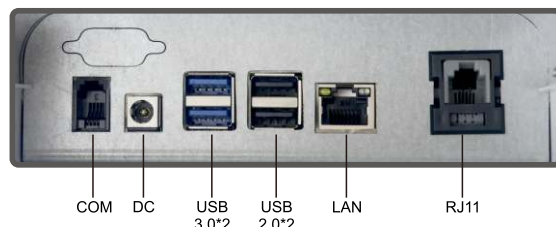

GSAN[®]

Features

- ★ Tablet-like 21.5" capacitive touch screen
- ★ Screen ratio : 16:9
- ★ Fashion, Simple, Beautiful & Generous
- ★ With stable and firm metal stand 1.25m height
- ★ Portrait design

GS-H3

Touch POS System--All In One

GS-H3

Main Specification

CPU	Intel Celeron J6412 Quad-Core, up to 2.60 Ghz
Memory	8G DDR4
Hard disk	128G SSD
Panel	21.5" 16:9 Industrial grade panel
Touch screen	Capacitive Touch
Resolution	1920*1080
Power supply	Input:100V-240V 50/63Hz 2A, Output:12V DC 8A

External I/O

USB	6*USB ports
LAN	1*LAN port (10M/1000M/10000M)
HDMI	1*HDMI (Suitable for core)
COM	1*Serial port
Cash Drawer	1*RJ11
Audio	1*Audio output

Optional

Customer Display	VFD customer display with 2 lines, 40 digits/LED 8N, 8 digits (Optional)
Reader	RFID (Optional)
Camera	Built-in (Optional)
WIFI / BT	Wifi 6 / BT5.2
OS	Windows 10 / 11